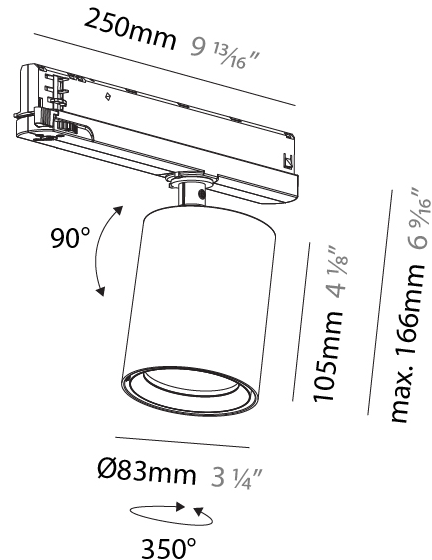

GENERAL

Series: Centriq
Subseries: Centriq In
Brand: Prolicht
Division: Architectural
Mounting Type: Track
Mounting Location: Ceiling
Subcategory: Spots

PHYSICAL

Shape: Cylinder
Diameter (mm): 83
Diameter (in): 3 1/4
Length (mm): 250
Length (in): 9 13/16
Height (mm): 166
Height (in): 6 9/16
Light Distribution: Adjustable / Direct
Weight (kg): 0.87
Fixture Finish: SSR / BKV / CWI / CRY / HAB / LAG / UFT / ITA / RUA / RUR / MIC / FTG / MYG / TWT / LOD / PUS / FRO / FUP / KIA / POP / BLS / SPG / MEY / GOH / GUM / CHC / COM / ABZ / JAG / OBR / MOS / ROR
Holder Finish: WHI / BLK
Accent Finish: SSR / BKV / CWI / CRY / HAB / LAG / UFT / ITA / RUA / RUR / MIC / FTG / MYG / TWT / LOD / PUS / FRO / FUP / KIA / POP / BLS / SPG / MEY / GOH / GUM / CHC / COM / ABZ / JAG
Fixture Material: Aluminum

ELECTRICAL

Lamp Type: LED (Zhaga Standard)
Input Wattage (W): 36.2
Total Output Wattage (W): 32.7
Dimming: Non-Dimmable / 0-10V Dimming
Driver Included: Yes
Driver Location: Integrated
Driver Type: Constant Current - 120Vac
Driver Class: Class 2
Input Voltage (V): 120

LED

Number of LEDs: 1
Color Temperature (°K): 2700 / 3000 / 3500 / 4000
Max. Delivered Lumen (lm): 2916 / 3037 / 3166 / 3320
Nominal Lumen (lm): 3471 / 3615 / 3769 / 3952
CRI: >90 CRI
Lamp Life (hrs): 50000

OPTICAL

Reflector: 20 / 32 / 54
Adjustability: Rotational 350°; Tilt 90°

RATINGS AND CERTIFICATIONS

Certified By: CSA Certified to UL and CSA Standards
IP rating: IP20